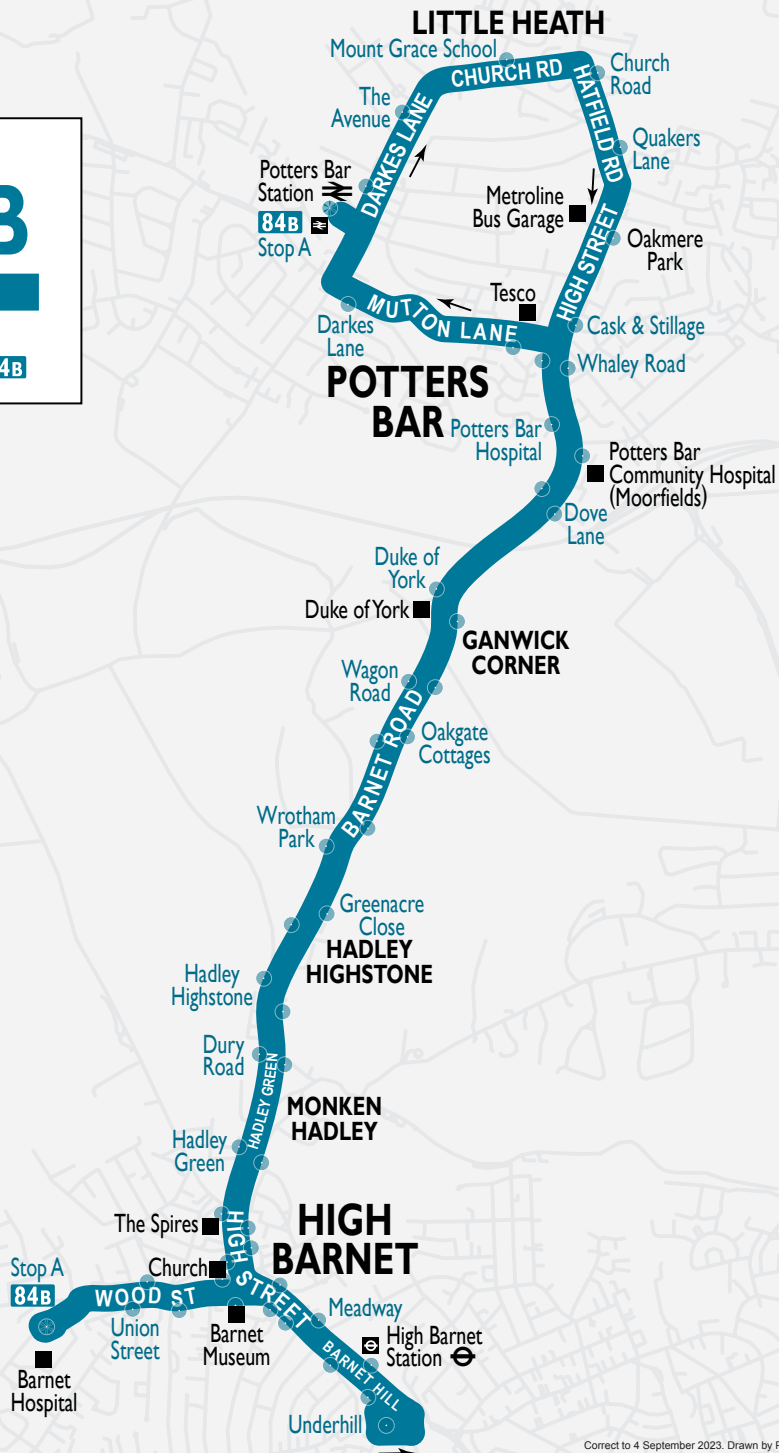

New bus service Potters Bar – Barnet

Starts 4 September 2023

Mondays to Fridays

Potters Bar Station ⇌ Stop A	0605 0705 0805 0925	1525 1625 1735 1835
Potters Bar Bus Garage	0610 0710 0810 0930	1530 1630 1741 1841
Potters Bar Whaley Road	0614 0714 0814 0934	1534 1634 1746 1845
Potters Bar Hospital	0615 0715 0815 0935	1535 1635 1747 1846
Monken Hadley Hadley Highstone	0620 0720 0821 0940	1540 1640 1751 1850
Barnet Church High St, Stop G	0624 0724 0827 0944	1544 1644 1755 1854
High Barnet Station ⇌ Stop R	0626 0726 0829 0946	1546 1646 1757 1856
Barnet Hospital Stop A	<i>Arrive</i> 0634 0734 0837 0954	1554 1654 1805 1904
	<i>Depart</i> 0635 0735 0850 0955	1555 1700 1810 1910
High Barnet Station ⇌ Stop Q	0642 0742 0858 1002	1602 1708 1817 1917
Barnet High Street Stop J	0644 0744 0901 1004	1604 1711 1819 1919
Monken Hadley Hadley Highstone	0648 0748 0906 1008	1608 1716 1823 1923
Potters Bar Hospital	0653 0753 0911 1013	1613 1721 1828 1928
Potters Bar Whaley Road	0654 0754 0912 1014	1614 1722 1829 1929
Potters Bar Station ⇌ Stop B	0700 0800 0920 1020	1620 1728 1834 1934

then at the same minutes past each hour until

Saturdays

Potters Bar Station ⇌ Stop A	0725 0825	1525 1625 1735 1835
Potters Bar Bus Garage	0730 0830	1530 1630 1741 1841
Potters Bar Whaley Road	0734 0834	1534 1634 1746 1846
Potters Bar Hospital	0735 0835	1535 1635 1747 1847
Monken Hadley Hadley Highstone	0740 0840	1540 1640 1750 1850
Barnet Church High St, Stop G	0744 0844	1544 1644 1754 1854
High Barnet Station ⇌ Stop R	0746 0846	1546 1646 1756 1856
Barnet Hospital Stop A	<i>Arrive</i> 0754 0854	1554 1654 1804 1904
	<i>Depart</i> 0800 0855	1555 1710 1810 1910
High Barnet Station ⇌ Stop Q	0807 0902	1602 1717 1817 1917
Barnet High Street Stop J	0809 0904	1604 1719 1819 1919
Monken Hadley Hadley Highstone	0813 0908	1608 1723 1823 1923
Potters Bar Hospital	0818 0913	1613 1728 1828 1928
Potters Bar Whaley Road	0819 0914	1614 1729 1829 1929
Potters Bar Station ⇌ Stop B	0824 0920	1620 1734 1834 1934

then at the same minutes past each hour until

No service on Sundays or Public Holidays
Special services may operate at Easter, Christmas and New Year.

Route 84b is operated by Central Connect (part of the Vectare Group). Connections to and from South Mimms, London Colney and St Albans are available on Sullivan Buses' 84. This map and timetable have been produced privately, with the sole intention of promoting the service. They are based on information in the public domain and no responsibility for errors can be accepted.

1. For official information please visit the websites below:
2. Intalink intalink.org.uk
   - Central Connect centralconnect.info
   - Vectare vectare.co.uk
   - Hertsmere Borough Council hertsmere.gov.uk
   - Hertfordshire County Council hertfordshire.gov.uk
   - Sullivan Buses sullivanbuses.com