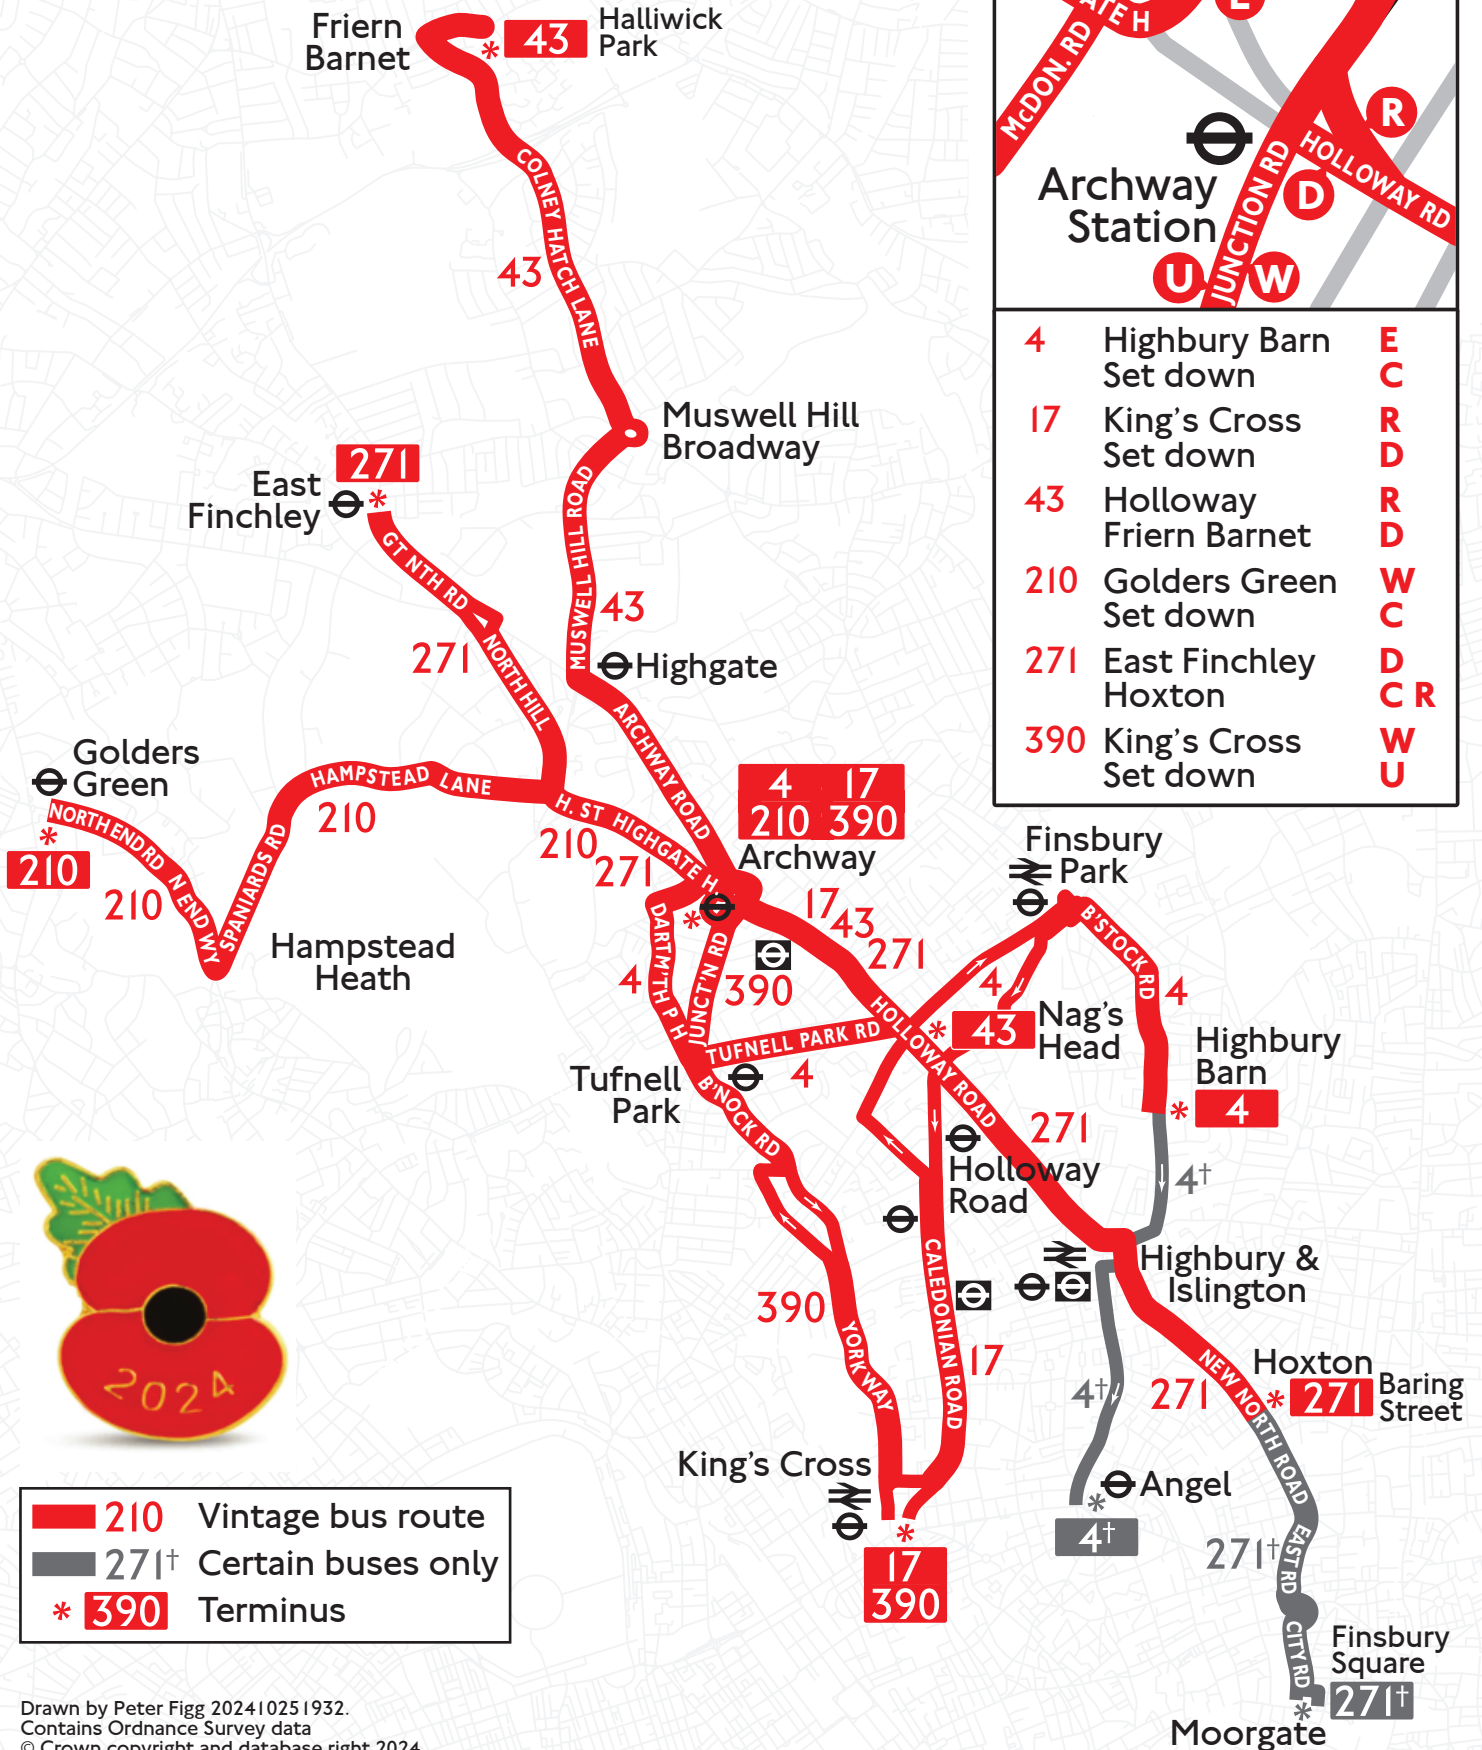

Archway Vintage Bus Running Day

Sunday 3 November 2024

Programmes with full timetables will be on sale on certain buses and from sellers in the Archway Station area.

Proceeds to the Poppy Day Appeal.

Where to catch your bus at Archway

4	Highbury Barn Set down	E
17	King's Cross Set down	R
43	Holloway Friern Barnet	R
210	Golders Green Set down	D
271	East Finchley Hoxton	W
390	King's Cross Set down	C
		R
		U

Times of first buses.

4 Archway – Holloway – Highbury Barn