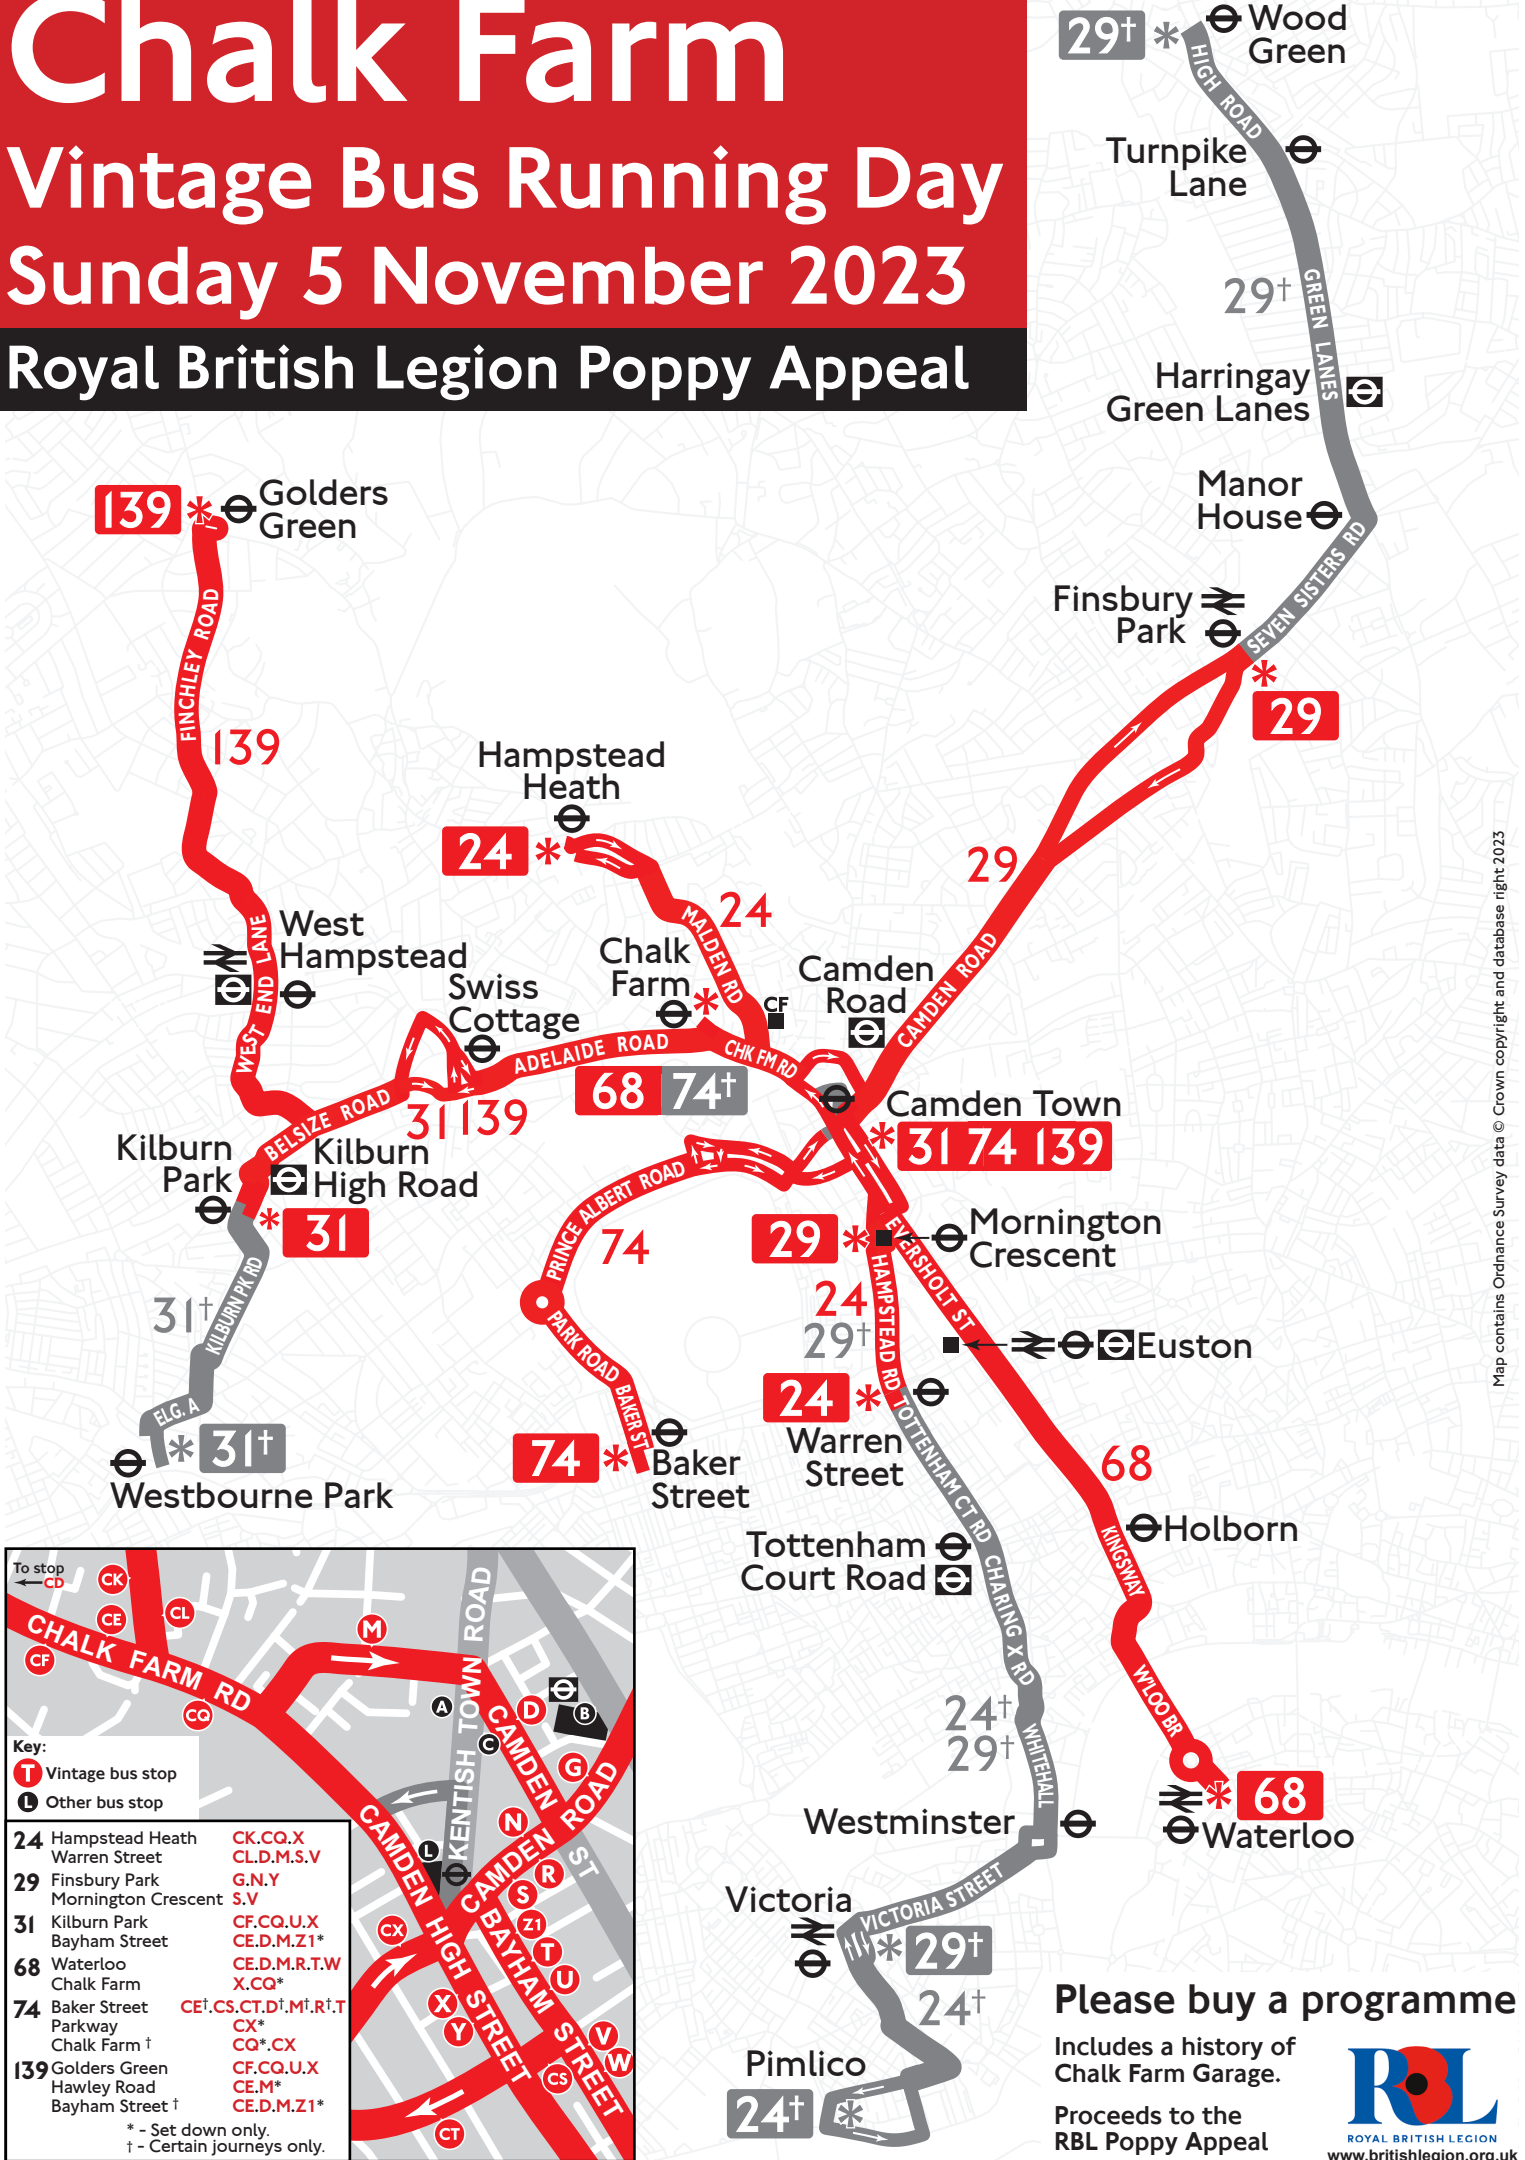

# Chalk Farm

Vintage Bus Running Day  
Sunday 5 November 2023

Royal British Legion Poppy Appeal

Map contains Ordnance Survey data © Crown copyright and database right 2023

Please buy a programme  
Includes a history of Chalk Farm Garage.  
Proceeds to the RBL Poppy Appeal