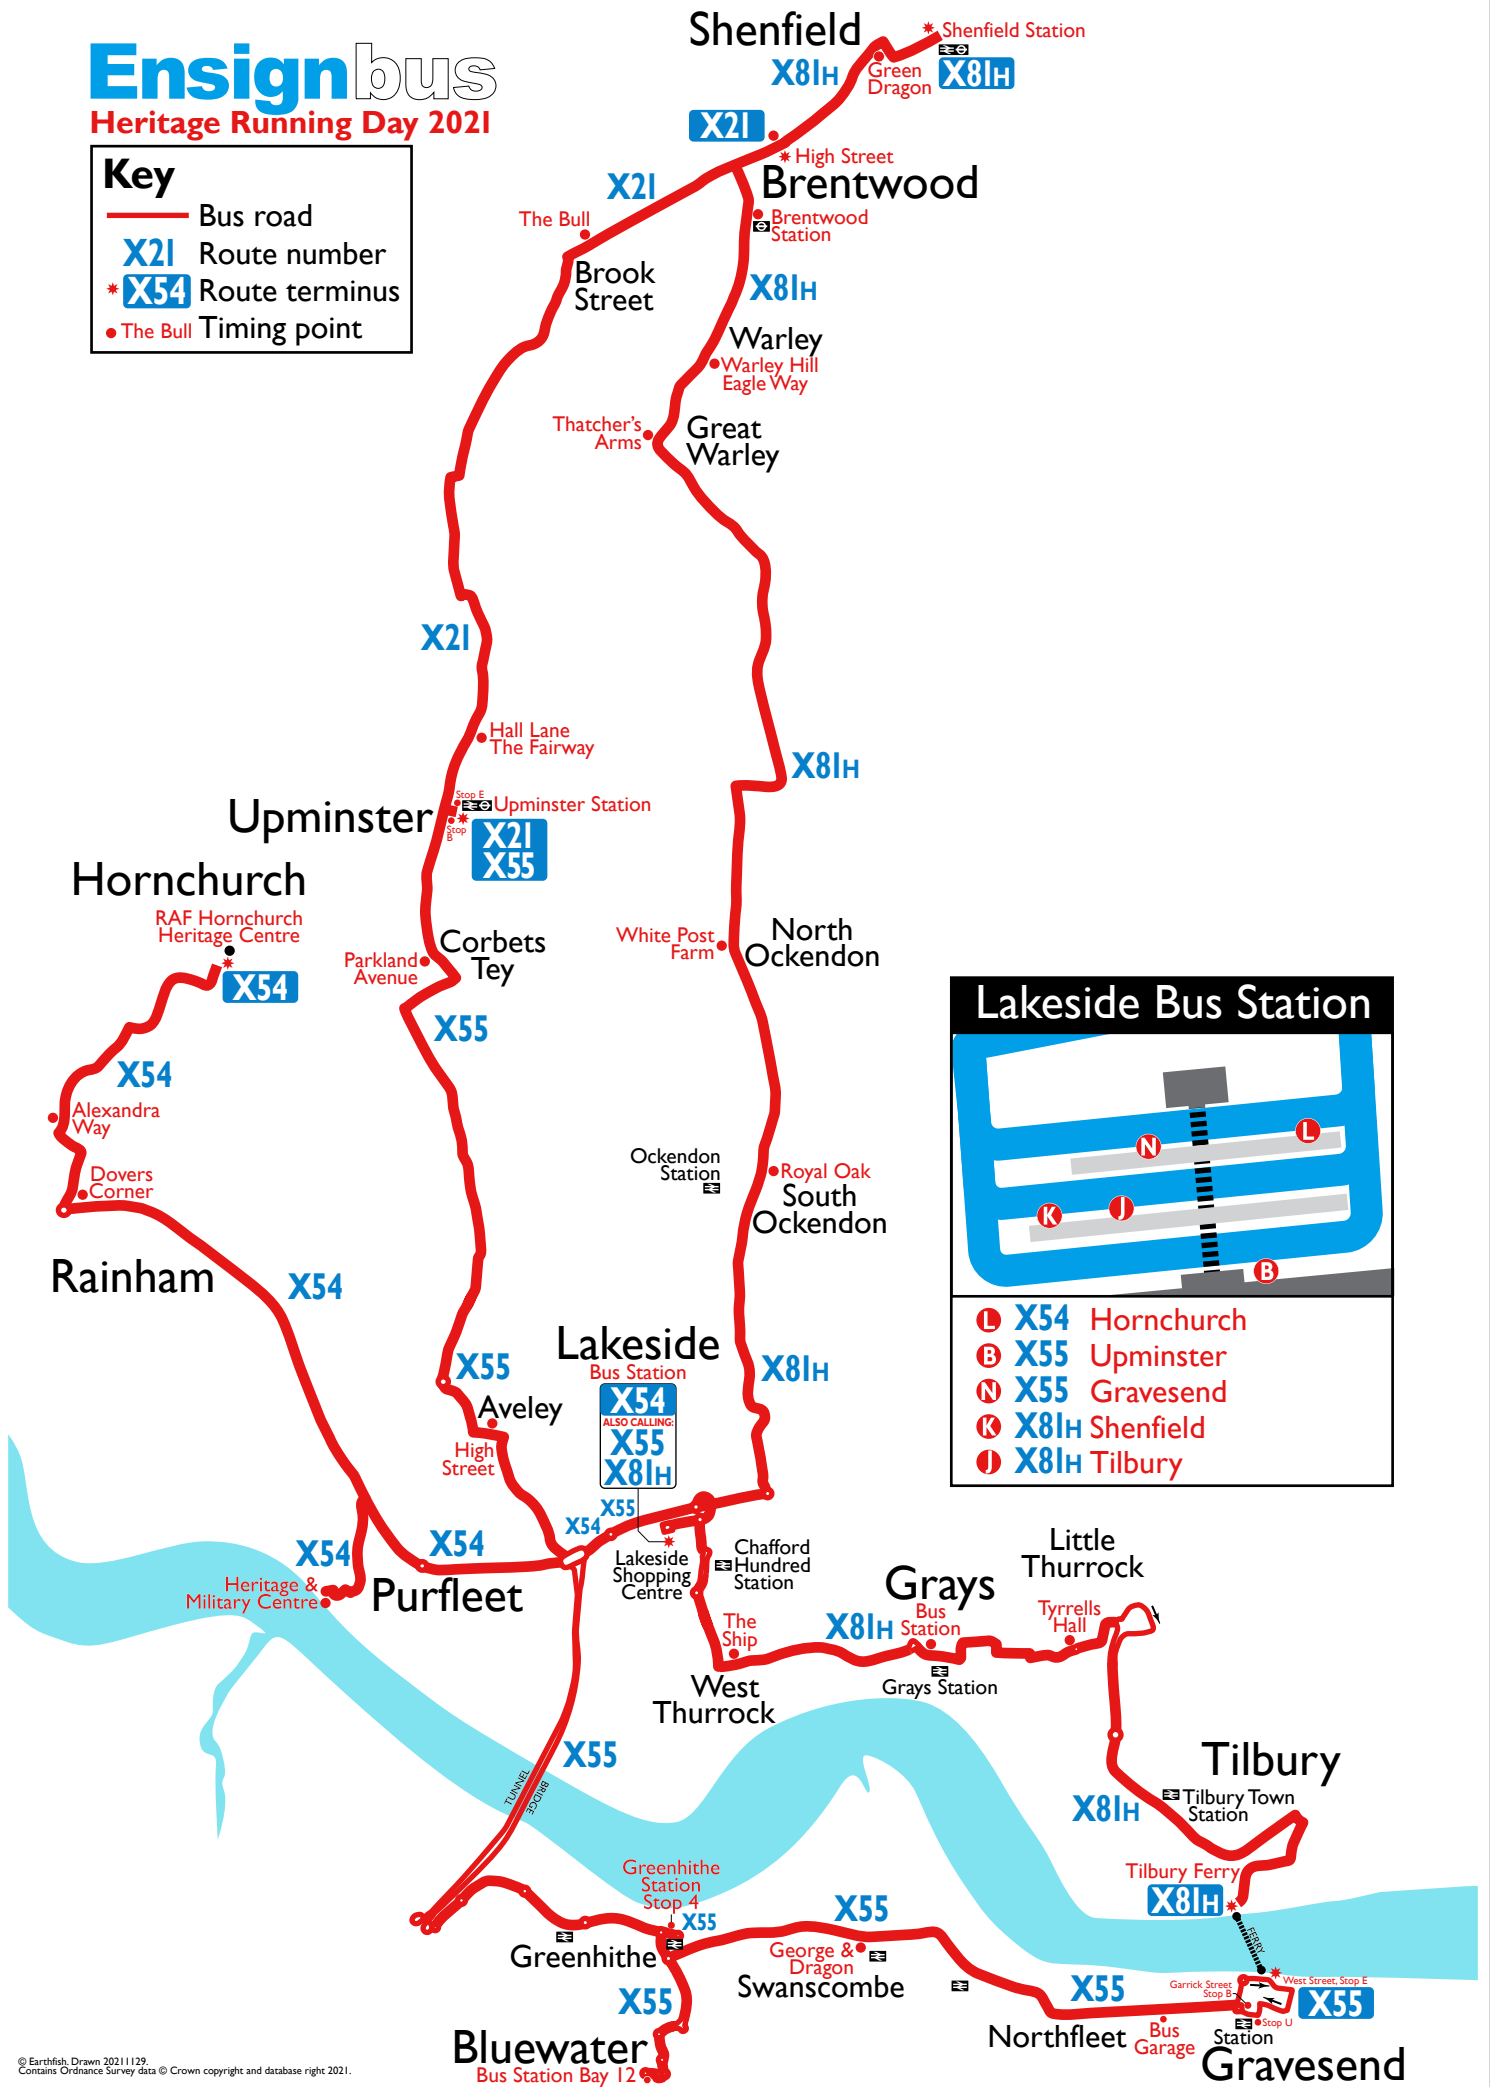

# Ensignbus

Heritage Running Day 2021

**Key**

- Bus road
- X21** Route number
- \* X54** Route terminus
- The Bull Timing point

**Lakeside Bus Station**

- L** X54 Hornchurch
- B** X55 Upminster
- N** X55 Gravesend
- K** X81H Shenfield
- J** X81H Tilbury