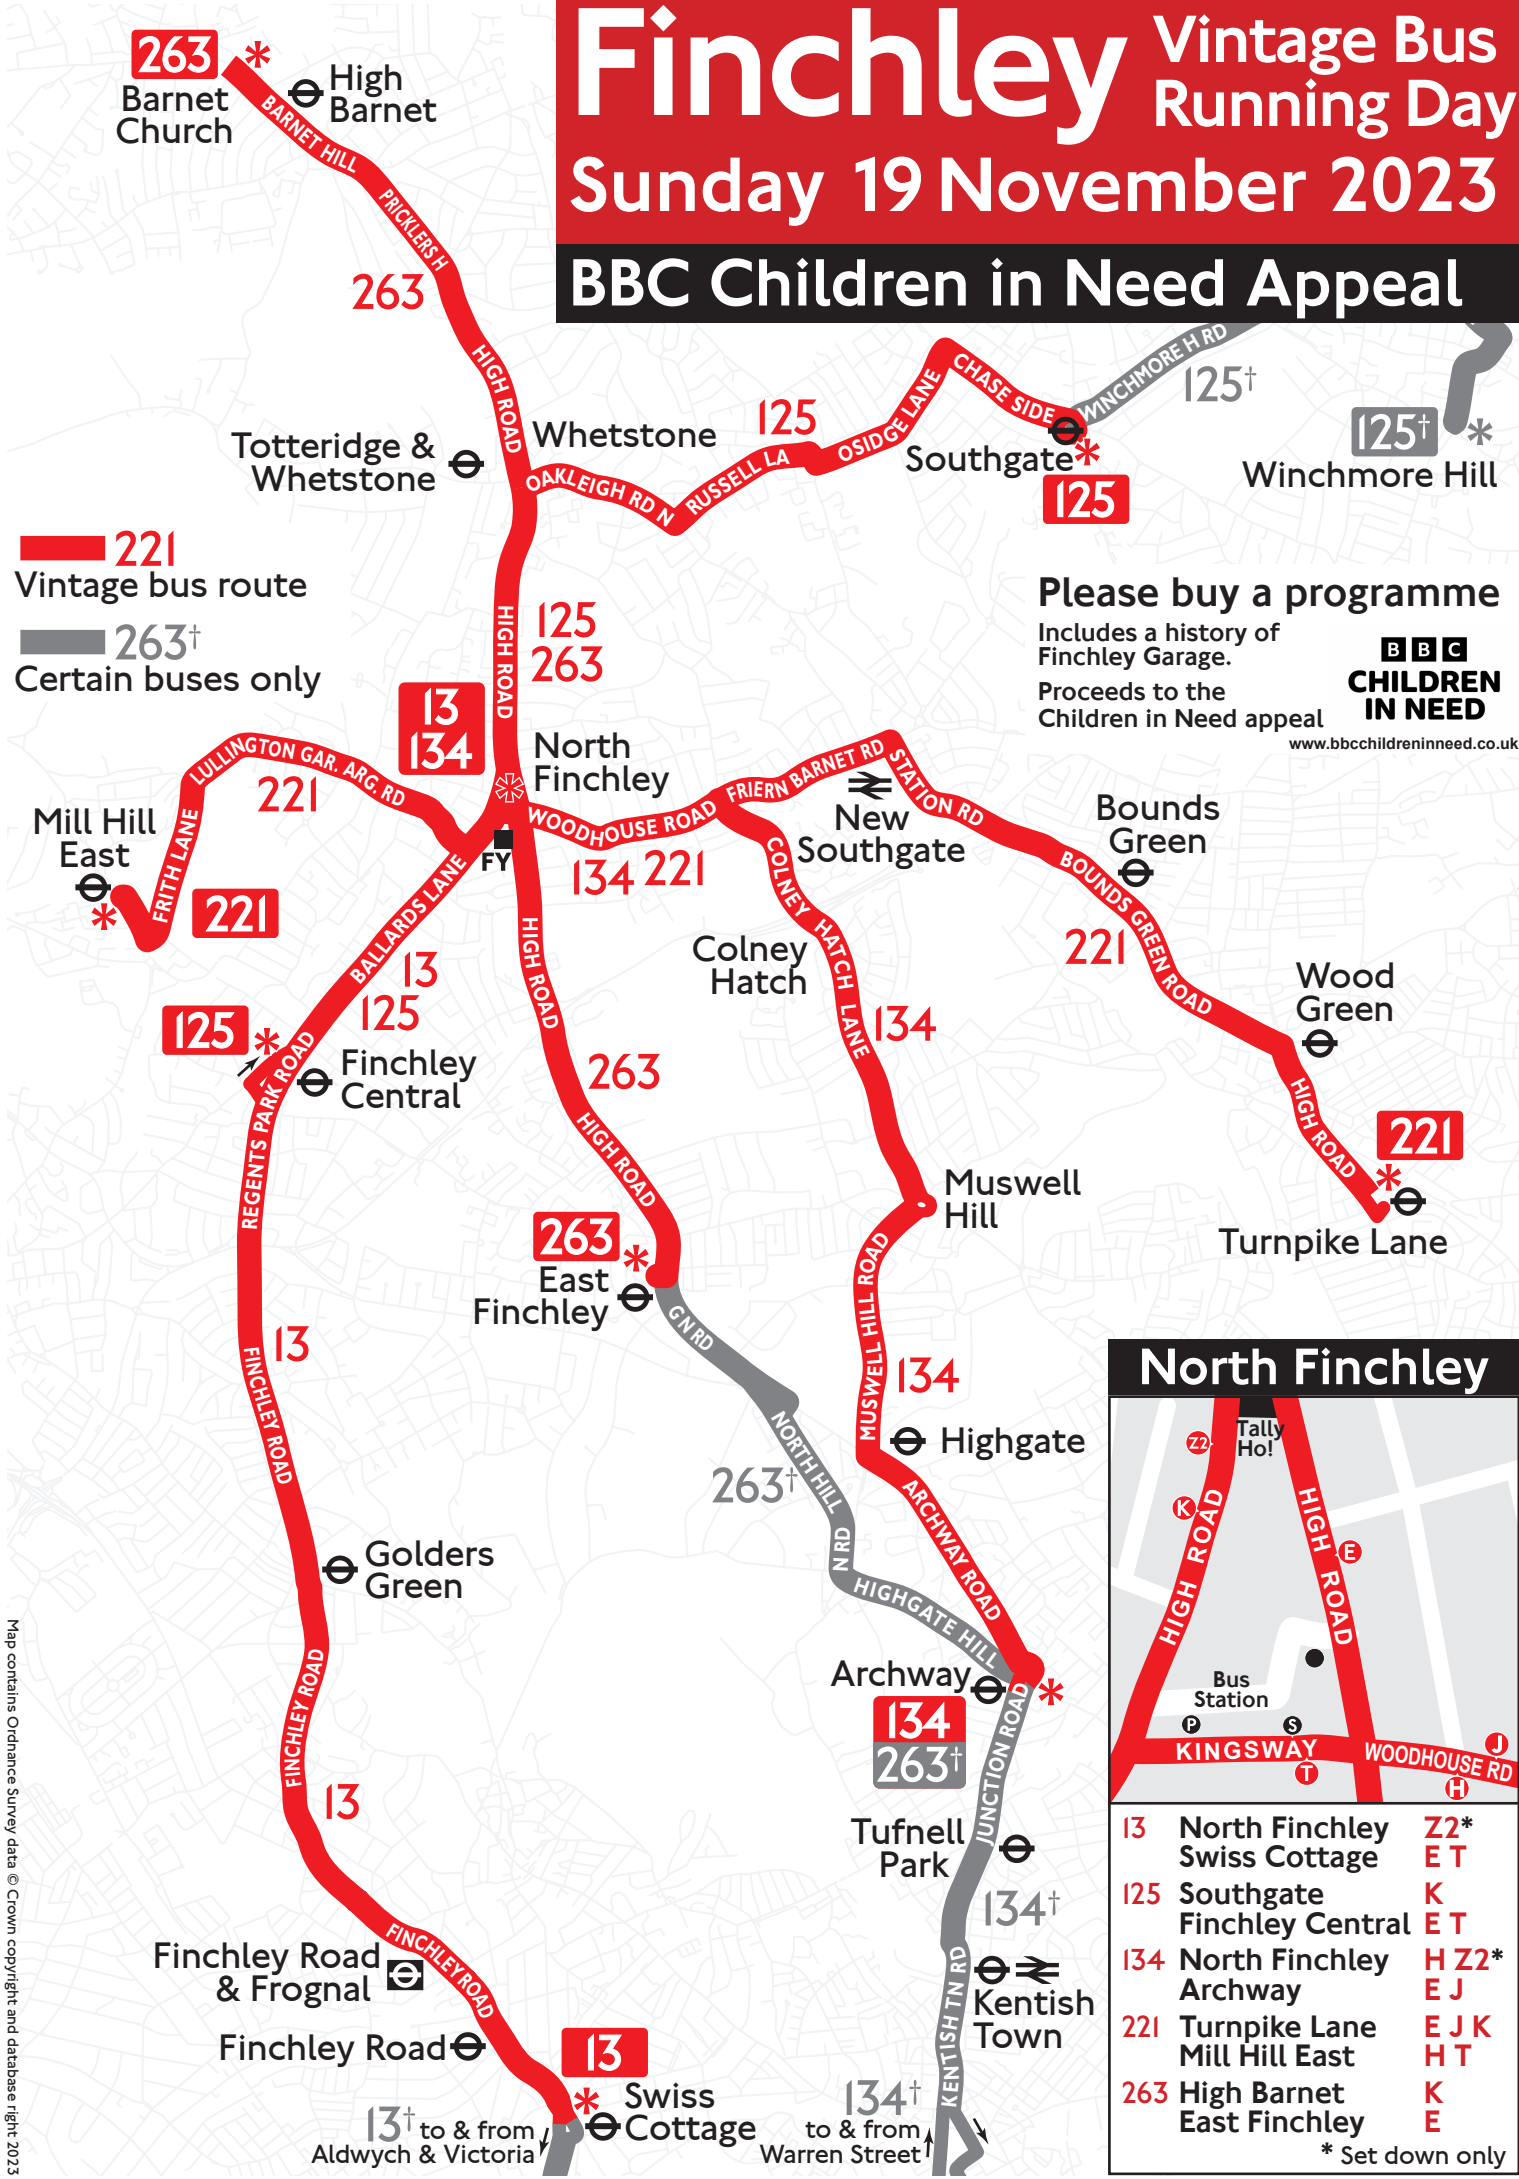

Finchley Vintage Bus Running Day

Sunday 19 November 2023

BBC Children in Need Appeal

221
Vintage bus route

263[†]
Certain buses only

Please buy a programme

Includes a history of Finchley Garage.
Proceeds to the Children in Need appeal

BBC CHILDREN IN NEED

www.bbcchildreninneed.co.uk

North Finchley

13	North Finchley Swiss Cottage	Z2* E T
125	Southgate Finchley Central	K E T
134	North Finchley Archway	H Z2* E J
221	Turnpike Lane Mill Hill East	E J K H T
263	High Barnet East Finchley	K E