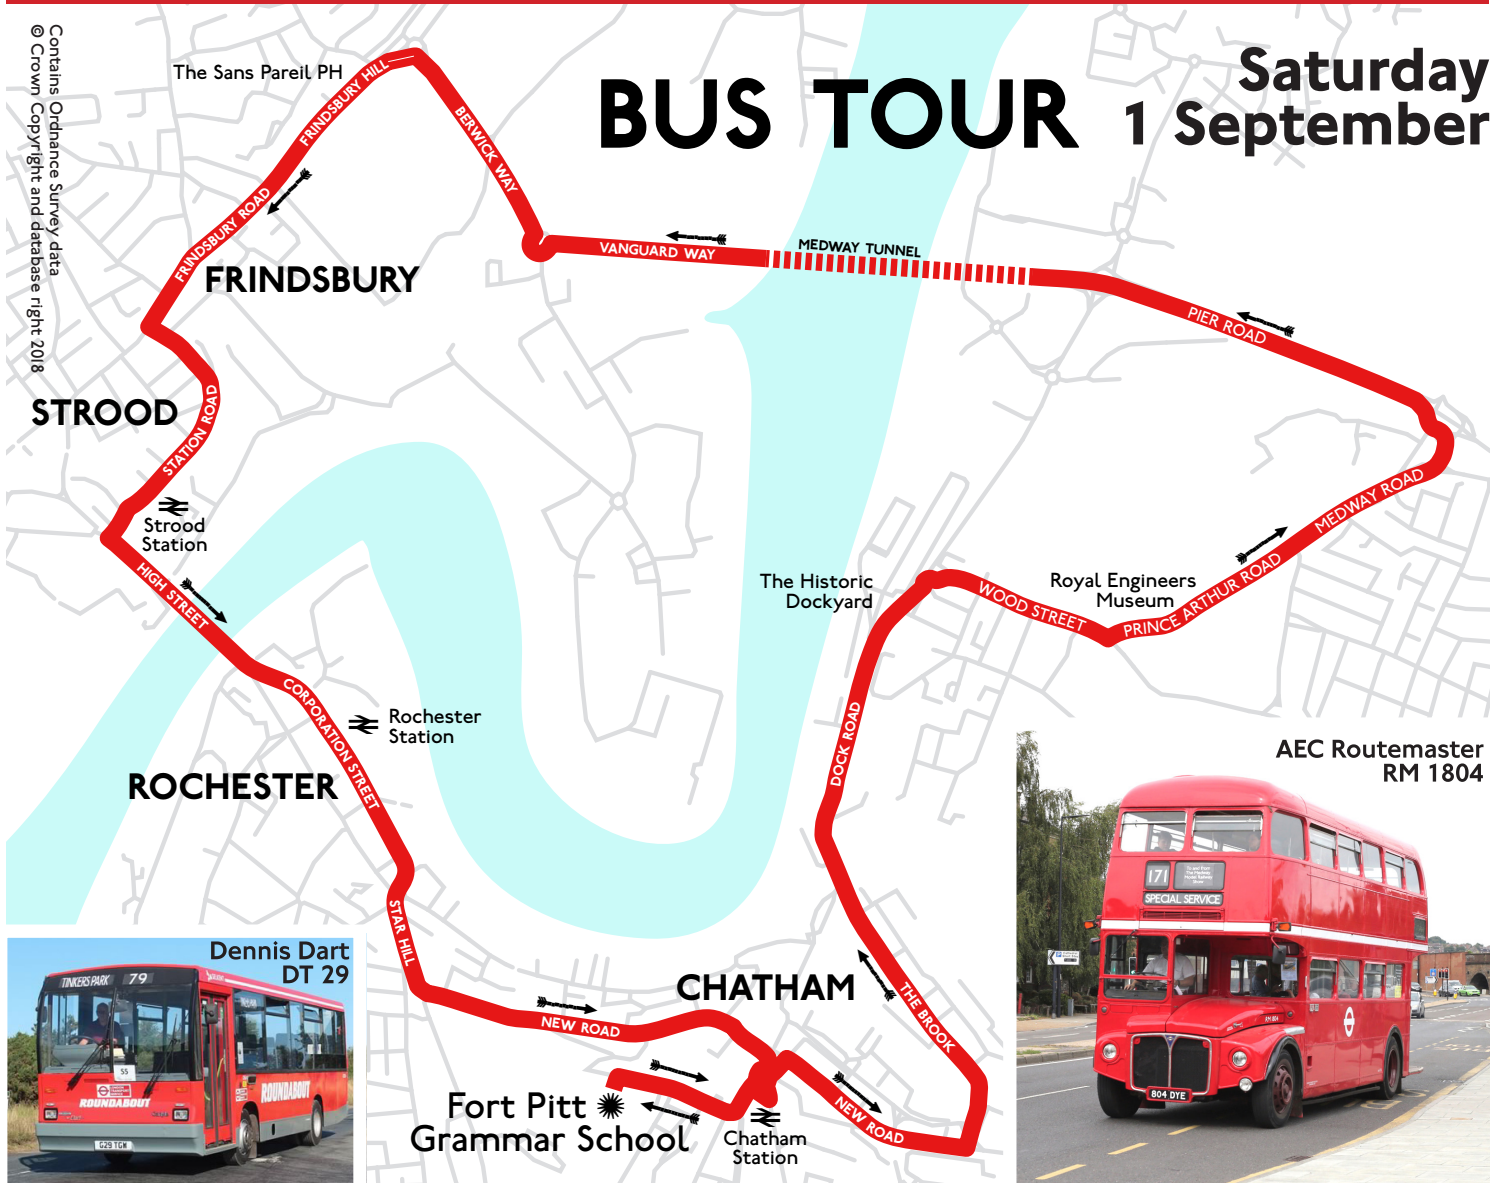

THE MEDWAY MODEL RAILWAY SHOW 2018

BUS TOUR 1 September

Contains Ordnance Survey data
© Crown Copyright and database right 2018

	Vehicle: DT29		RM1804		DT29		RM1804	
Fort Pitt School	1030	1130	1230	1330	1430	1530	1630	
Chatham Station ⇌ Stop B	1034	1134	1234	1334	1434	1534	1634	
Union Street	1037	1137	1237	1337	1437	1537	--	
Dockyard	1041	1141	1241	1341	1441	1541	--	
Royal Engineers Museum	1044	1144	1244	1344	1444	1544	--	
Medway Tunnel							--	
The Sans Pareil	1050	1150	1250	1350	1450	1550	--	
Strood Station ⇌	1055	1155	1255	1355	1455	1555	--	
Canal Road	1058	1158	1258	1358	1458	1558	--	
Rochester Station ⇌	1102	1202	1302	1402	1502	1602	--	
Chatham Station ⇌ Stop B	1107	1207	1307	1407	1507	1607	--	
Fort Pitt School	1110	1210	1310	1410	1510	1610	--	

This free service is operated by privately-owned preserved buses. Although we will make every effort to operate to the timetable, no liability can be accepted for any failure.

The Medway Model Railway Show, Fort Pitt Grammar School, Fort Pitt Hill, Chatham, Kent, ME4 6TJ
 Open Saturday 1 September 2018 1000-1700 and Sunday 2 September 2018 1000-1600.
 (Bus service on Saturday only). Buses also serve the Medway Model Show at The Royal Engineers Museum.

<https://www.facebook.com/TheMedwayModelShow>

<http://www.re-museum.co.uk/event/medway-model-show-bridge-study-centre-open-weekend/>

rev. 18.8.2018