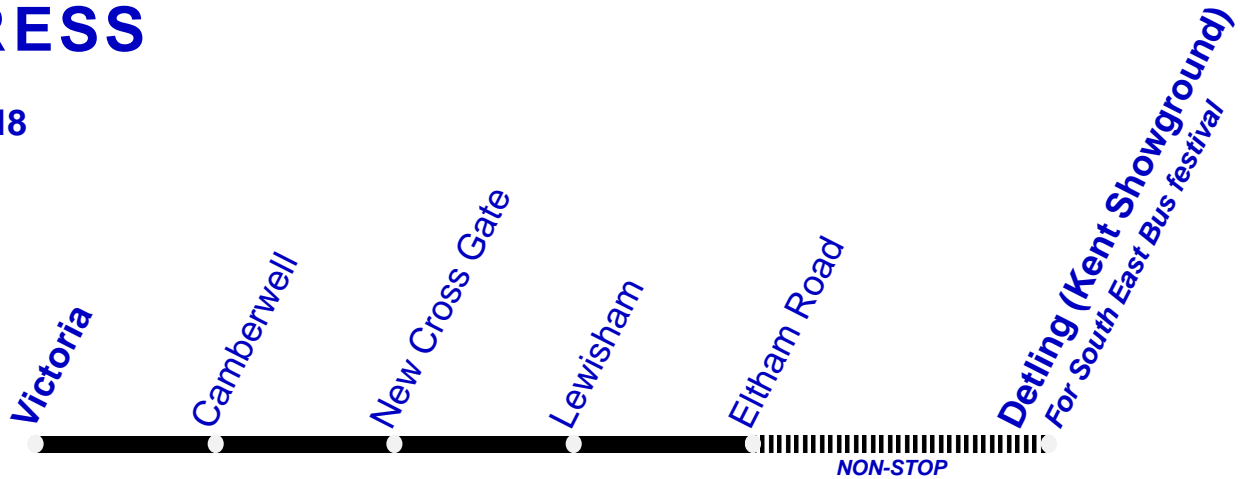

36x

Victoria - New Cross Gate - Lewisham - Detling (Kent Showground)

EXPRESS

Saturday
7th April 2018

TfL Bus Passes, Travelcards, Saver Tickets and Oyster Cards are not accepted on this service. Freedom Passes and other National Concessionary Fare Permits are also not accepted.

Towards Detling (Kent Showground)

Victoria Station, Stop U	0830
Oval Station, Stop C	0840
Camberwell (Warner Road), Stop H	0843
Queens Road Peckham Station, Stop QH	0850
New Cross Bus Garage, Stop G	0852
New Cross Gate Station, Stop M	0853
Lewisham Station, Stop E	0900
Lee Green (The Old Tiger's Head), Stop K	0905
Eltham Road (Westhorne Avenue), Stop EE	0908
	↓
Detling, Kent Showground	0955

Towards Victoria

Detling, Kent Showground	Dep 1610

Passengers may only board at **Detling, Kent Showground** on this journey. Drop off points are;

- Eltham Road (Westhorne Avenue), Stop WP
- Lee Green, Stop J
- Lewisham Station, Stop F
- New Cross Gate Station, Stop O
- New Cross Bus Garage, Stop K
- Queens Road Peckham Station, Stop QB
- Camberwell (Warner Road), Stop J
- Oval Station, Stop D
- Victoria Station, Stop J

Service only operates on Saturday 7th April 2018. No service on other days.

Operated by Go-Ahead London (020 8545 6110)

36X FARES - TO/FROM DETLING:

Adult Single: £9
Adult Return: £10

Child/Concession Single: £7
Child/Concession Return: £8

Please note that the above 36X fares do NOT include admission into the South East Bus Festival.