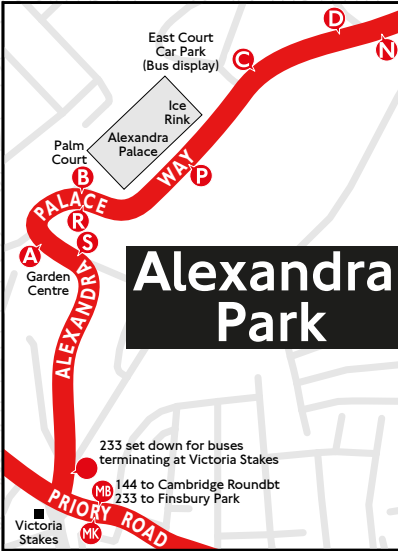

Wood Green Vintage Bus Running Day 23 March 2025

Key

- Vintage bus route: 29 251
- Certain buses only: 29†
- Terminus: * 29

Drawn by Peter Figg 202502281922
Contains Ordnance Survey data
© Crown copyright and database right 2025

29† Certain buses to and from Victoria ⇌

29 Wood Green – Mornington Crescent

Victoria   Wilton Road J	--	--	--	1001	
Mornington Crescent  A	--	1000	1016	1031	then about 20 trips
Camden Town  Y	H	1002	1018	1033	Wood Green - Finsbury Park / Mornington Crescent
Finsbury Park   R	1010	1019	1035	1050	
Harringay Green Lanes  HF	1018	1027	1043	1058	H - starts from Holloway Nag's Head.
Wood Green  HB	1027	1037	1054	1109	
Wood Green  Lordship Lane G	1033	1040	1046		
Harringay Green Lanes  HM	1044	1051	1058		then about 20 trips
Finsbury Park   S	1054	1101	1108		Mornington Crescent / Finsbury Park - Wood Green
Camden Town  S	1113	--	1127		one afternoon bus returns to Victoria
Mornington Crescent  C	1115	--	1130		

144 Cambridge Roundabout – Muswel Hill

Cambridge Roundabout East Side WT	1001				
Wood Green  F	1016				then about 12 trips
Hornsey Fire Station M	1031				
Muswell Hill Broadway D	1035				
Muswell Hill Broadway T	1015				
Hornsey Fire Station A	1018				then about 12 trips
Wood Green  Wightman Road E	1035				
Cambridge Roundabout East Side EC	1049				

251 Wood Green – Tottenham Hale

Wood Green  River Park Road B	Two road runs to Tottenham Hale				
---	---------------------------------	--	--	--	--

Programmes with full timetables and other details will be available on the day at the control point in Wood Green and on many of the buses.