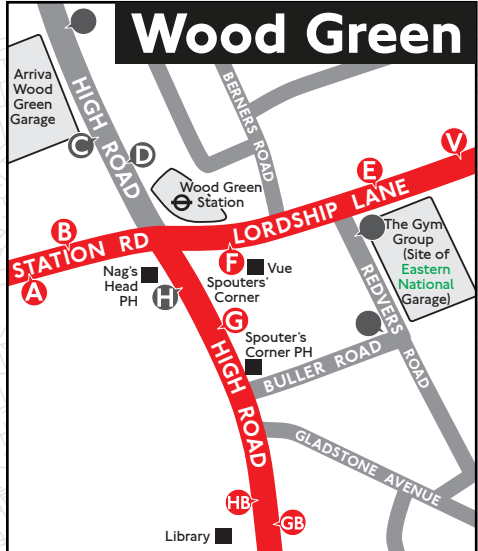

Wood Green Vintage Bus Running Day 23 March 2025

Key

- Vintage bus route: 29 251
- Certain buses only: 29†
- Terminus: * 29

Drawn by Peter Figg 202502281922
Contains Ordnance Survey data
© Crown copyright and database right 2025

Where buses stop in Wood Green

- | | | |
|-----|--------------------------------------|--------------|
| 29 | Morningson Crescent
Wood Green | G
HB |
| 144 | Muswell Hill
Cambridge Roundabout | F GB
E HB |
| 233 | Finsbury Park
Northumberland Park | A F
B V |
| 251 | Wood Green
Tottenham Hale | A
B |

29† Certain buses to and from Victoria ⇌

29 Wood Green – Mornington Crescent

Victoria   Wilton Road J	--	--	--	1001	
Mornington Crescent  A	--	1000	1016	1031	then about 20 trips
Camden Town  Y	H	1002	1018	1033	Wood Green - Finsbury Park / Mornington Crescent
Finsbury Park   R	1010	1019	1035	1050	
Harringay Green Lanes  HF	1018	1027	1043	1058	H - starts from Holloway Nag's Head.
Wood Green  HB	1027	1037	1054	1109	
Wood Green  Lordship Lane G	1033	1040	1046		
Harringay Green Lanes  HM	1044	1051	1058		then about 20 trips
Finsbury Park   S	1054	1101	1108		Mornington Crescent / Finsbury Park - Wood Green
Camden Town  S	1113	--	1127		one afternoon bus returns to Victoria
Mornington Crescent  C	1115	--	1130		

251 Wood Green – Tottenham Hale

Wood Green  River Park Road B	Two road runs to Tottenham Hale				
---	---------------------------------	--	--	--	--

Programmes with full timetables and other details will be available on the day at the control point in Wood Green and on many of the buses.