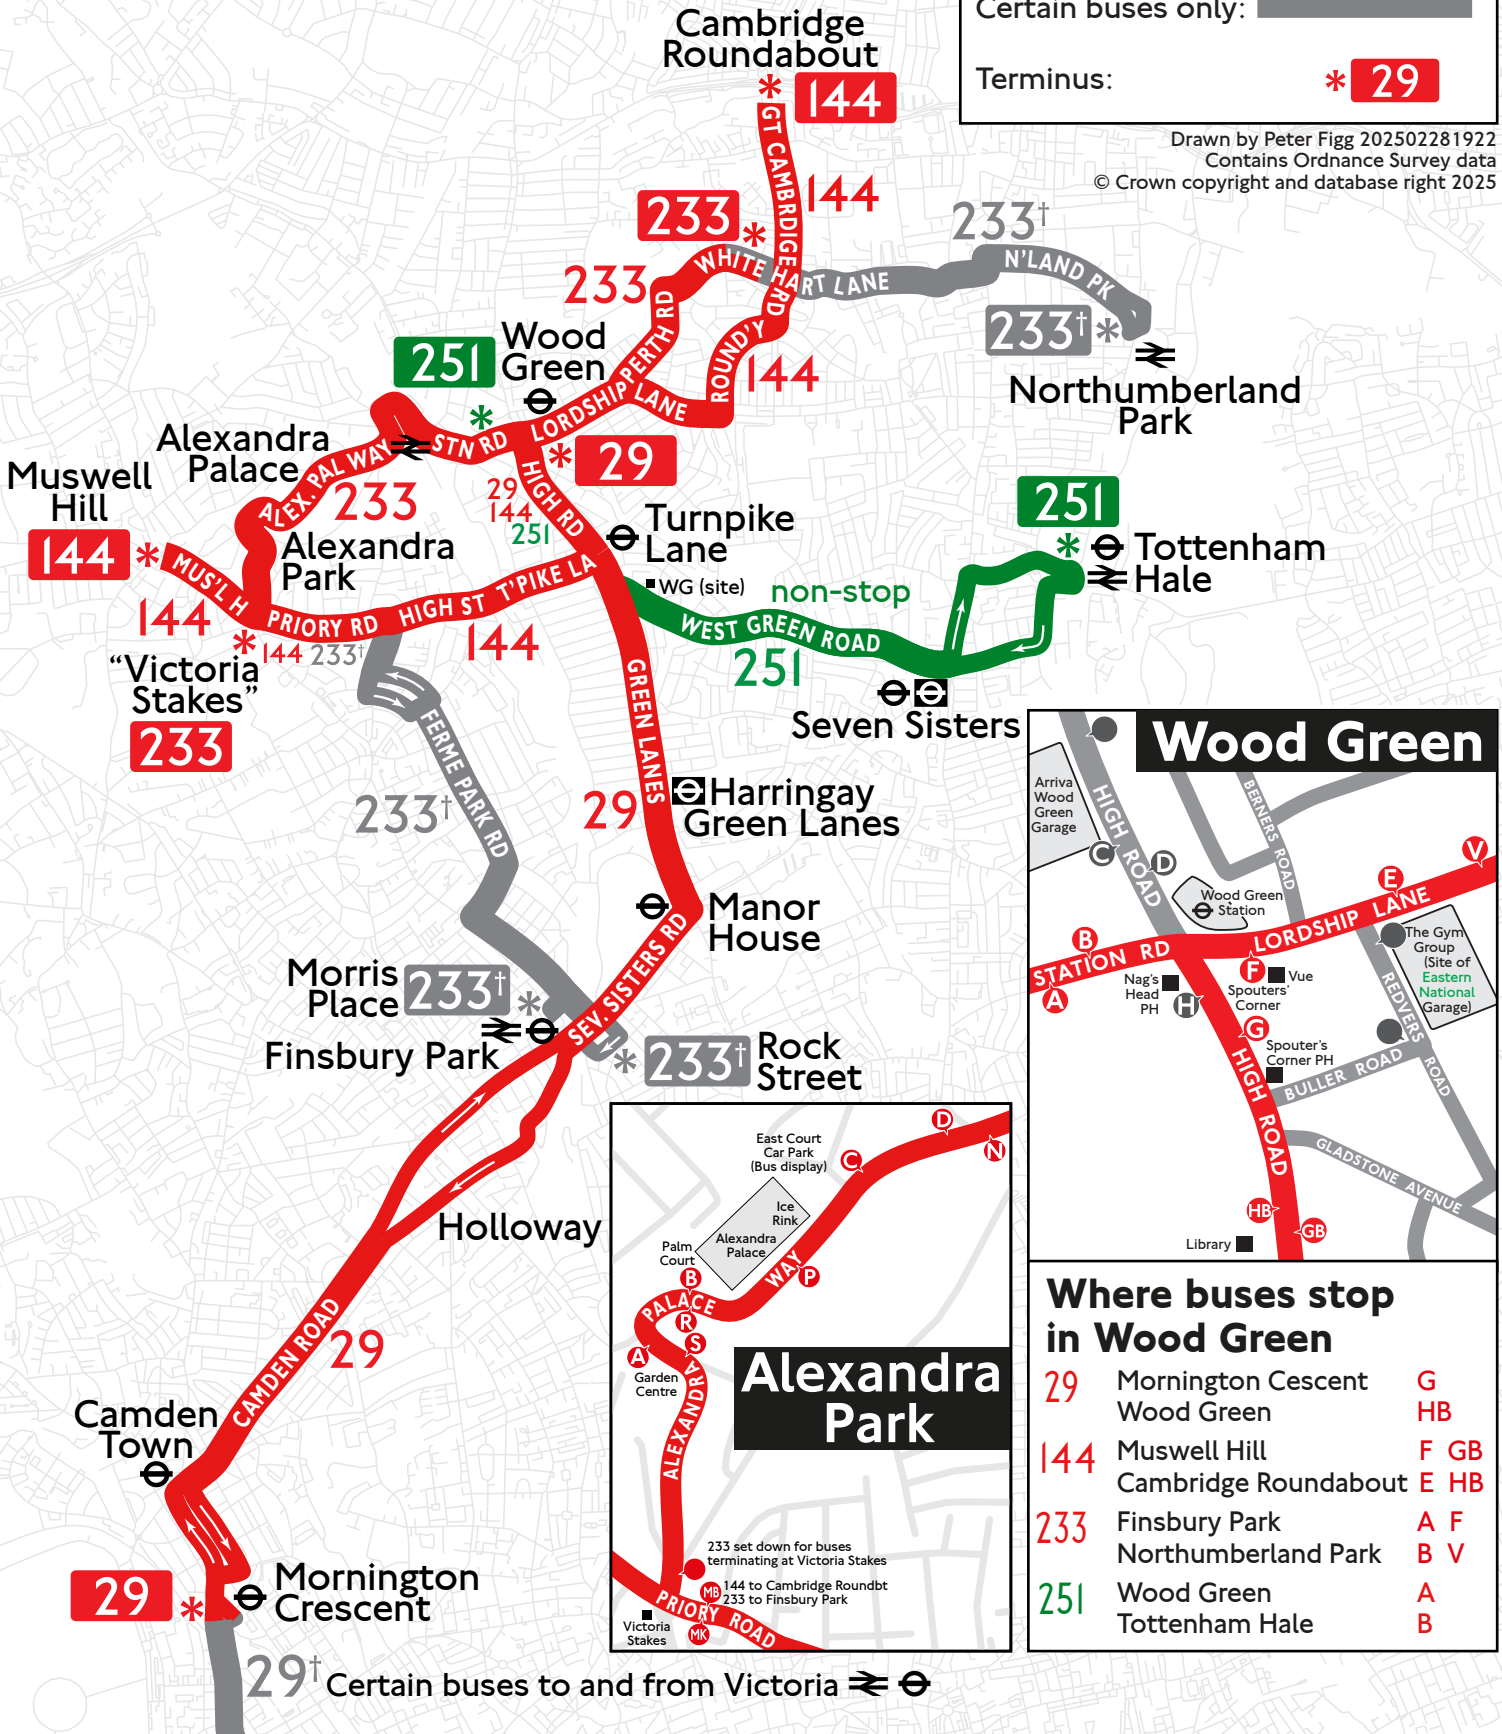

Wood Green Vintage Bus Running Day 23 March 2025

Key

- Vintage bus route: 29 251
- Certain buses only: 29†
- Terminus: * 29

Drawn by Peter Figg 202502281922
Contains Ordnance Survey data
© Crown copyright and database right 2025

Where buses stop in Wood Green

- | | | |
|-----|--------------------------------------|--------------|
| 29 | Morningson Crescent
Wood Green | G
HB |
| 144 | Muswell Hill
Cambridge Roundabout | F GB
E HB |
| 233 | Finsbury Park
Northumberland Park | A F
B V |
| 251 | Wood Green
Tottenham Hale | A
B |

29† Certain buses to and from Victoria ⇌

29 Wood Green – Mornington Crescent

Victoria   Wilton Road J	--	--	--	1001	
Mornington Crescent  A	--	1000	1016	1031	then about 20 trips
Camden Town  Y	H	1002	1018	1033	Wood Green - Finsbury Park / Mornington Crescent
Finsbury Park   R	1010	1019	1035	1050	
Harringay Green Lanes  HF	1018	1027	1043	1058	H - starts from Holloway Nag's Head.
Wood Green  HB	1027	1037	1054	1109	
Wood Green  Lordship Lane G	1033	1040	1046		
Harringay Green Lanes  HM	1044	1051	1058		then about 20 trips
Finsbury Park   S	1054	1101	1108		Mornington Crescent / Finsbury Park - Wood Green
Camden Town  S	1113	--	1127		one afternoon bus returns to Victoria
Mornington Crescent  C	1115	--	1130		

251 Wood Green – Tottenham Hale

Wood Green  River Park Road B	Two road runs to Tottenham Hale				
---	---------------------------------	--	--	--	--

Programmes with full timetables and other details will be available on the day at the control point in Wood Green and on many of the buses.